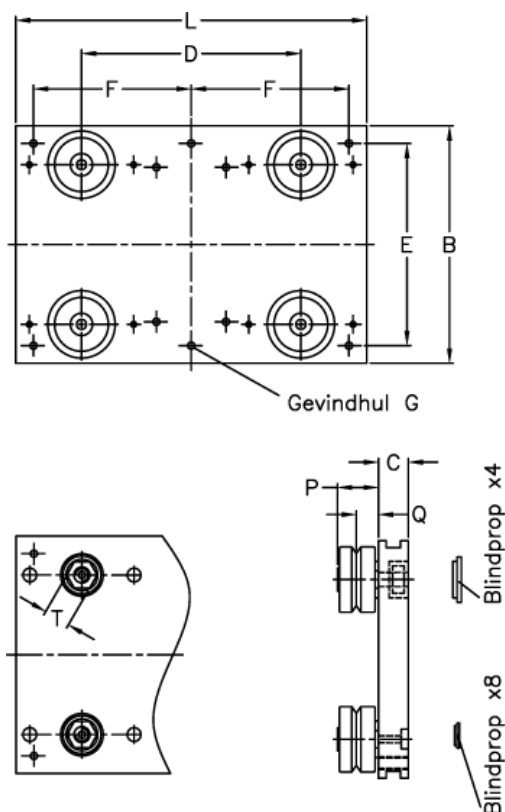

Article number: 057113120360100

Description: Hepco GV3 carriage AU 120 54 L360

Measures

B	= 240	K	= 36.5
C	= 24.00	L	= 360
d	= 258	P	= 34.7
E	= 210	Q	= 19.00
F	= 330	Threaded hole G = 4 x M10	
For bearing	= 54		
For slide	= L/NL 120		
H	= 226.0		